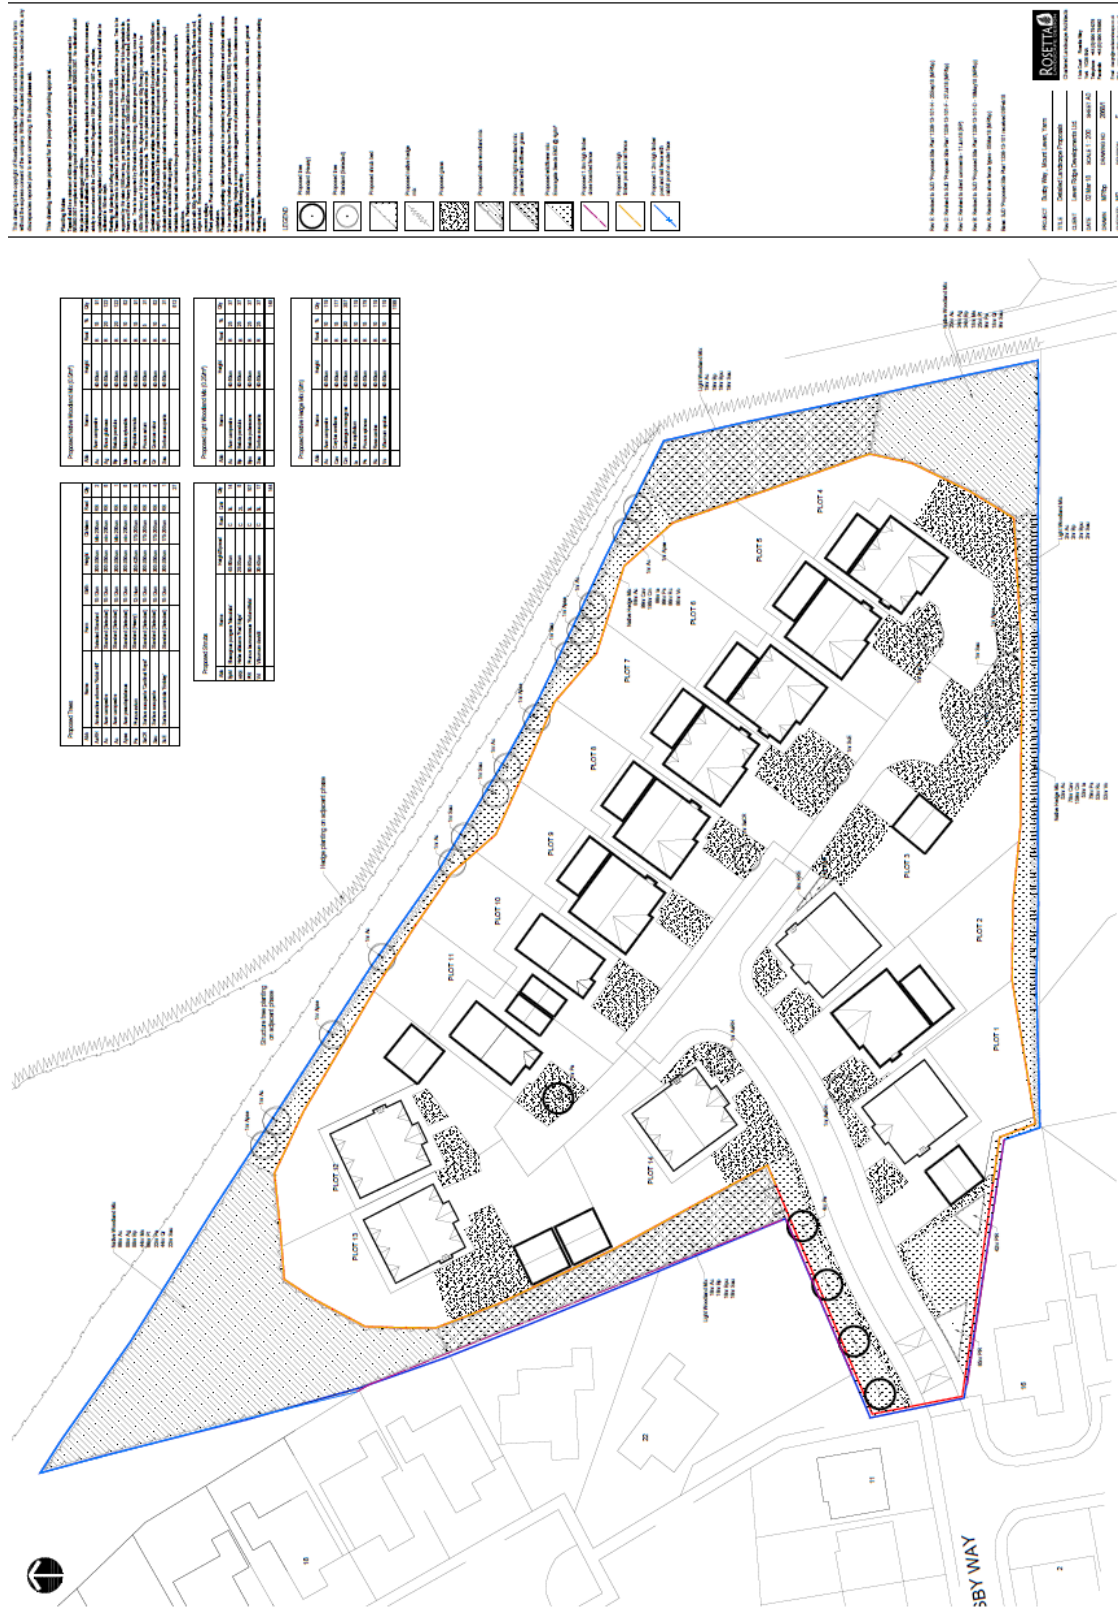

Appendix 6 – Proposed Detailed Landscape Proposals

17/2694/REM – Land off Busby Way Reserved Matters application for erection of 14 dwellinghouses.